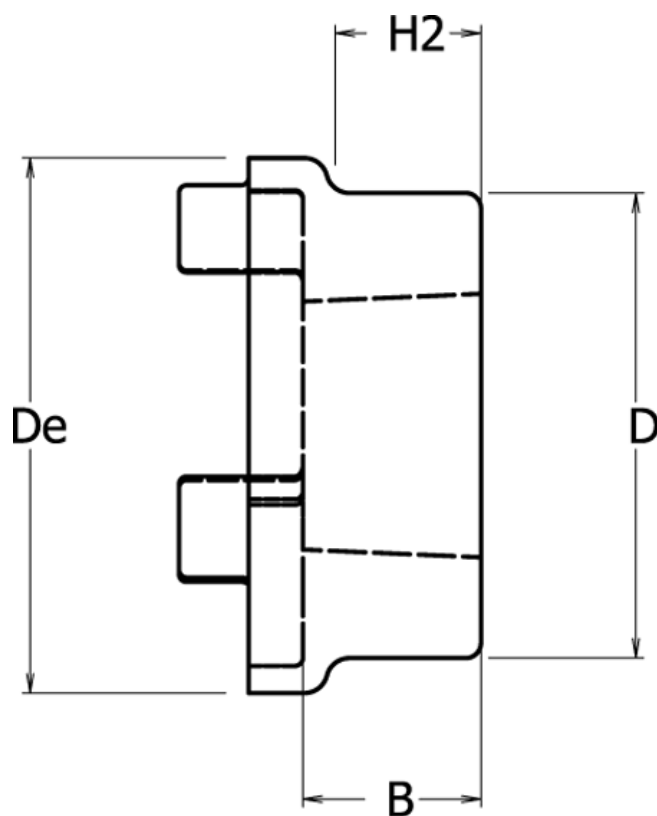

Article number: 3303110H

Description: Coupling Hub HRC-H 110
w/Taperbushing udvendig 1610 maks. boring 42 mm

Measures

B = 26.5

D = 100

De = 112

For bush = 1610

H2 = 18.5